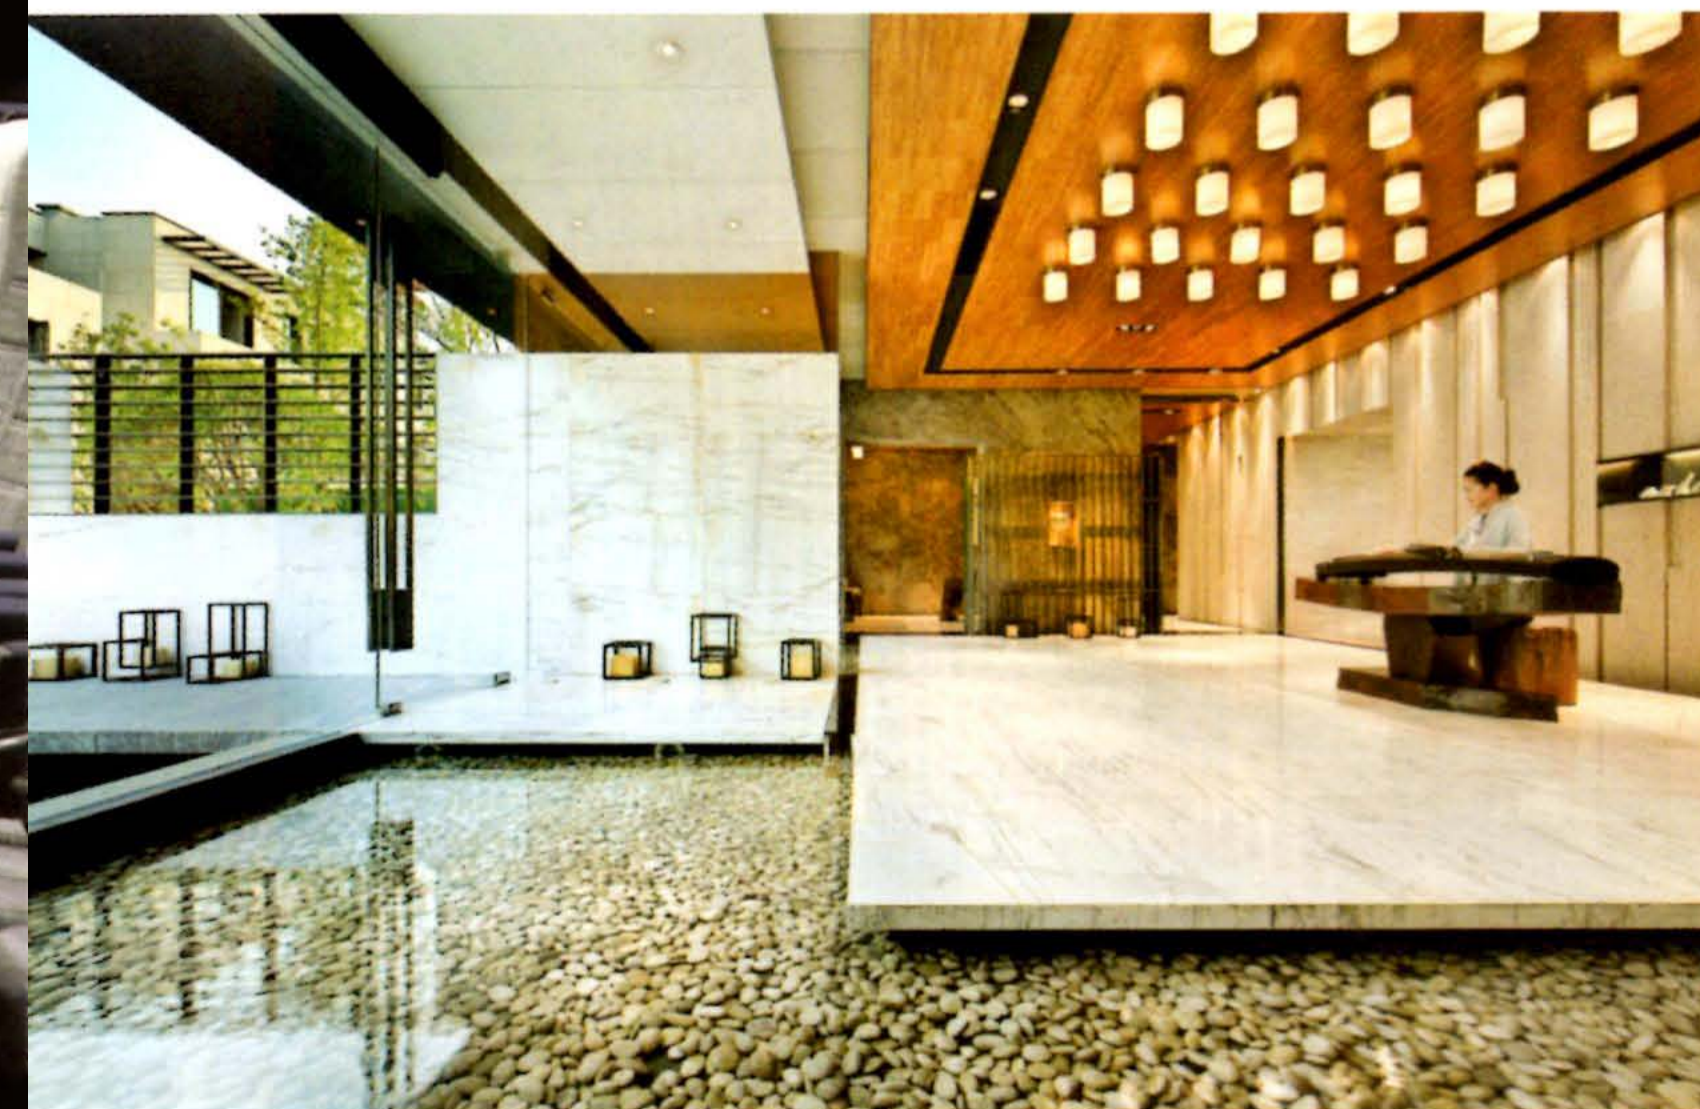

## Massive Design

**project** Ghelamco Arena, Ghent, Belgium.

**standout** Throughout a sports stadium, ceiling modules are soccer-ball pentagons, and LED lighting is the signature color of the local soccer team.

## Janson Goldstein

**project** 1200 New Hampshire, Washington.

**standout** Renewing a 1970's office lobby meant adding a double-height box in glass, both fritted and clear, and cladding a side-wall in bronze.

## Kris Lin Interior Design

**project** Unlimited Boundary, Infinite Vision, Hangzhou, China.

**standout** Fronting the lobby of an office building, frameless glass allows visual connections between the reflecting pools and marble slabs indoors and out.