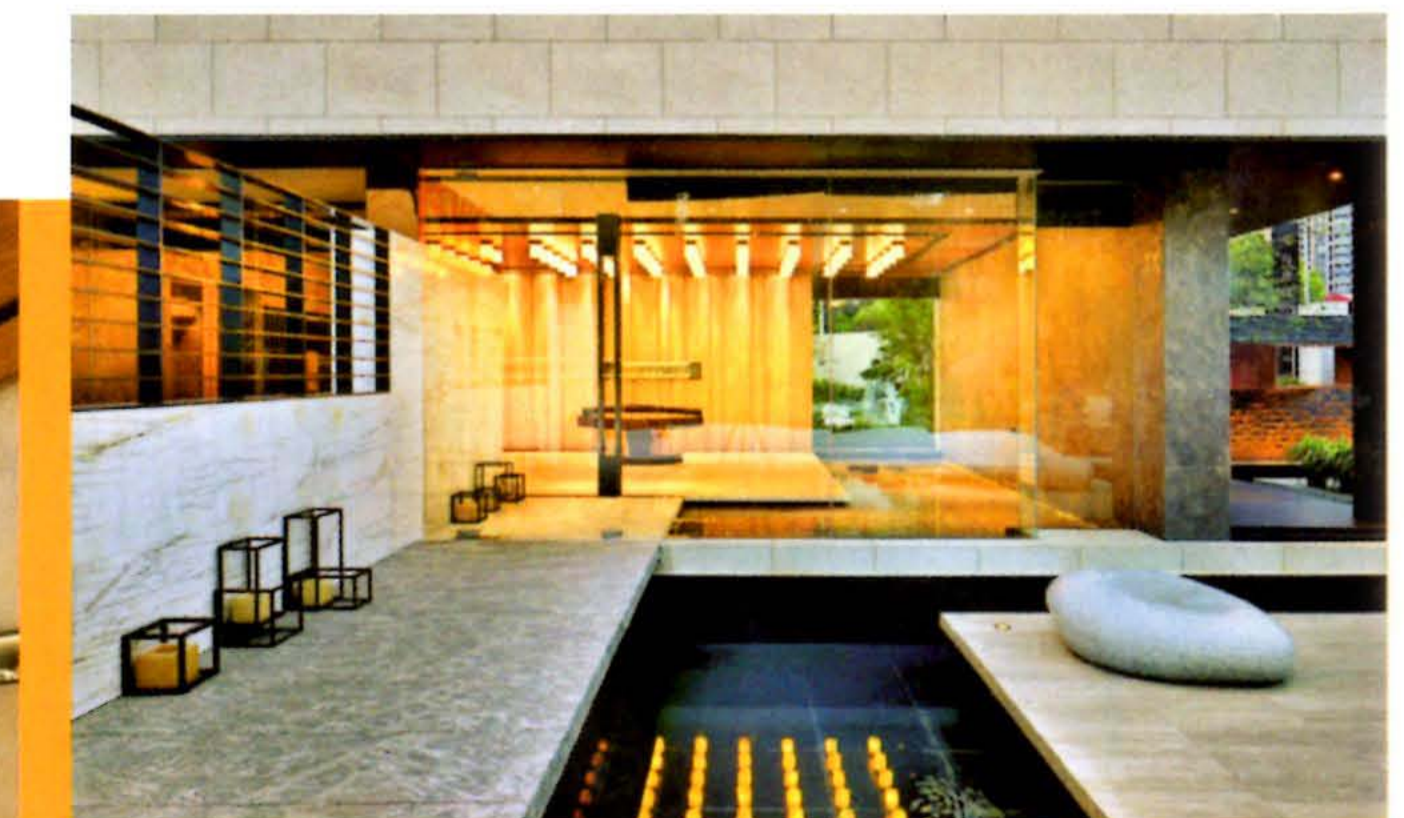

Kris Lin Interior Design

project Unlimited Boundary, Infinite Vision, Hangzhou, China.

standout Fronting the lobby of an office building, frameless glass allows visual connections between the reflecting pools and marble slabs indoors and out.