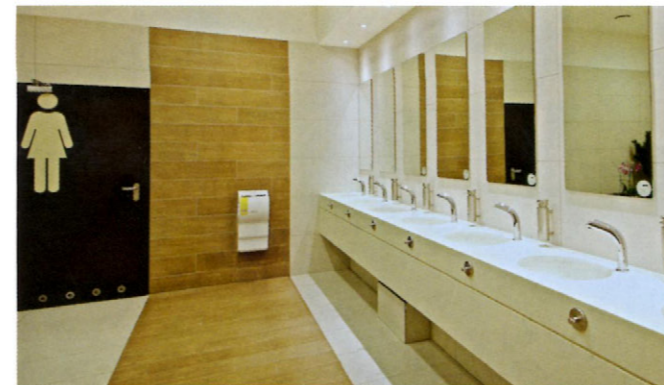

▲ ECOLOGICAL FITTINGS IN RIVIERA

Oras ecological fittings have been installed in the toilets of the Riviera shopping centre in Gdynia owned by Mayland Real Estate. Electronic mixer taps from the Electra range now feature in the newly-opened mall. Oras Electra shuts off the stream of water within one second of moving your hand away from the tap.