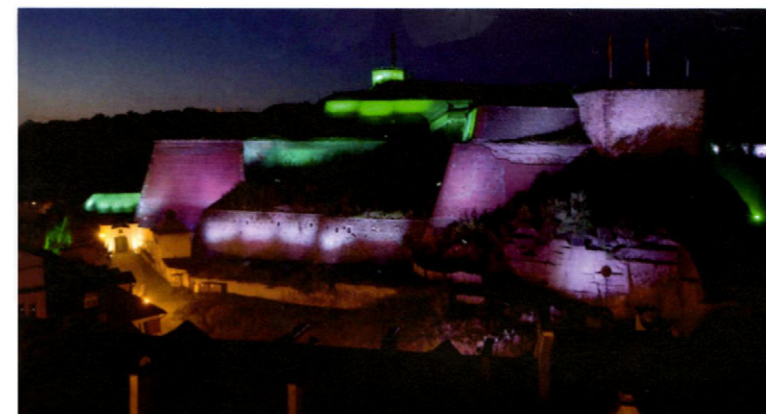

Are local institutional investors ever going to make a splash in Poland?

AN INSTITUTION AROUND HERE

Marek Falenta, joint partner of Real2B
Jarosław Fijałkowski, CEO of Real2B

YOUTH AND EXPERIENCE

Sprzedaz Lipowy Office Park potwierdza dobre wieści z rynku inwestycyjnego
POWIAŁO OPTYMIZMEM

▲ ECOLOGICAL FITTINGS IN RIVIERA

Oras ecological fittings have been installed in the toilets of the Riviera shopping centre in Gdynia owned by Mayland Real Estate. Electronic mixer taps from the Electra range now feature in the newly-opened mall. Oras Electra shuts off the stream of water within one second of moving your hand away from the tap.

▲ NEW LIGHT CAST ONTO TWIERDZA KŁODZKO

The Twierdza Kłodzko fortress has been fitted with an illumination system from Osram based on LED technology. The lighting of the fortress includes oblong Nano Liner Allegro fittings with high luminous efficacy, as well as WallWasher Shield XB RGB light fittings, which can emit almost any shade of light colour. Changes to the illumination of the fortress can be pre-programmed.