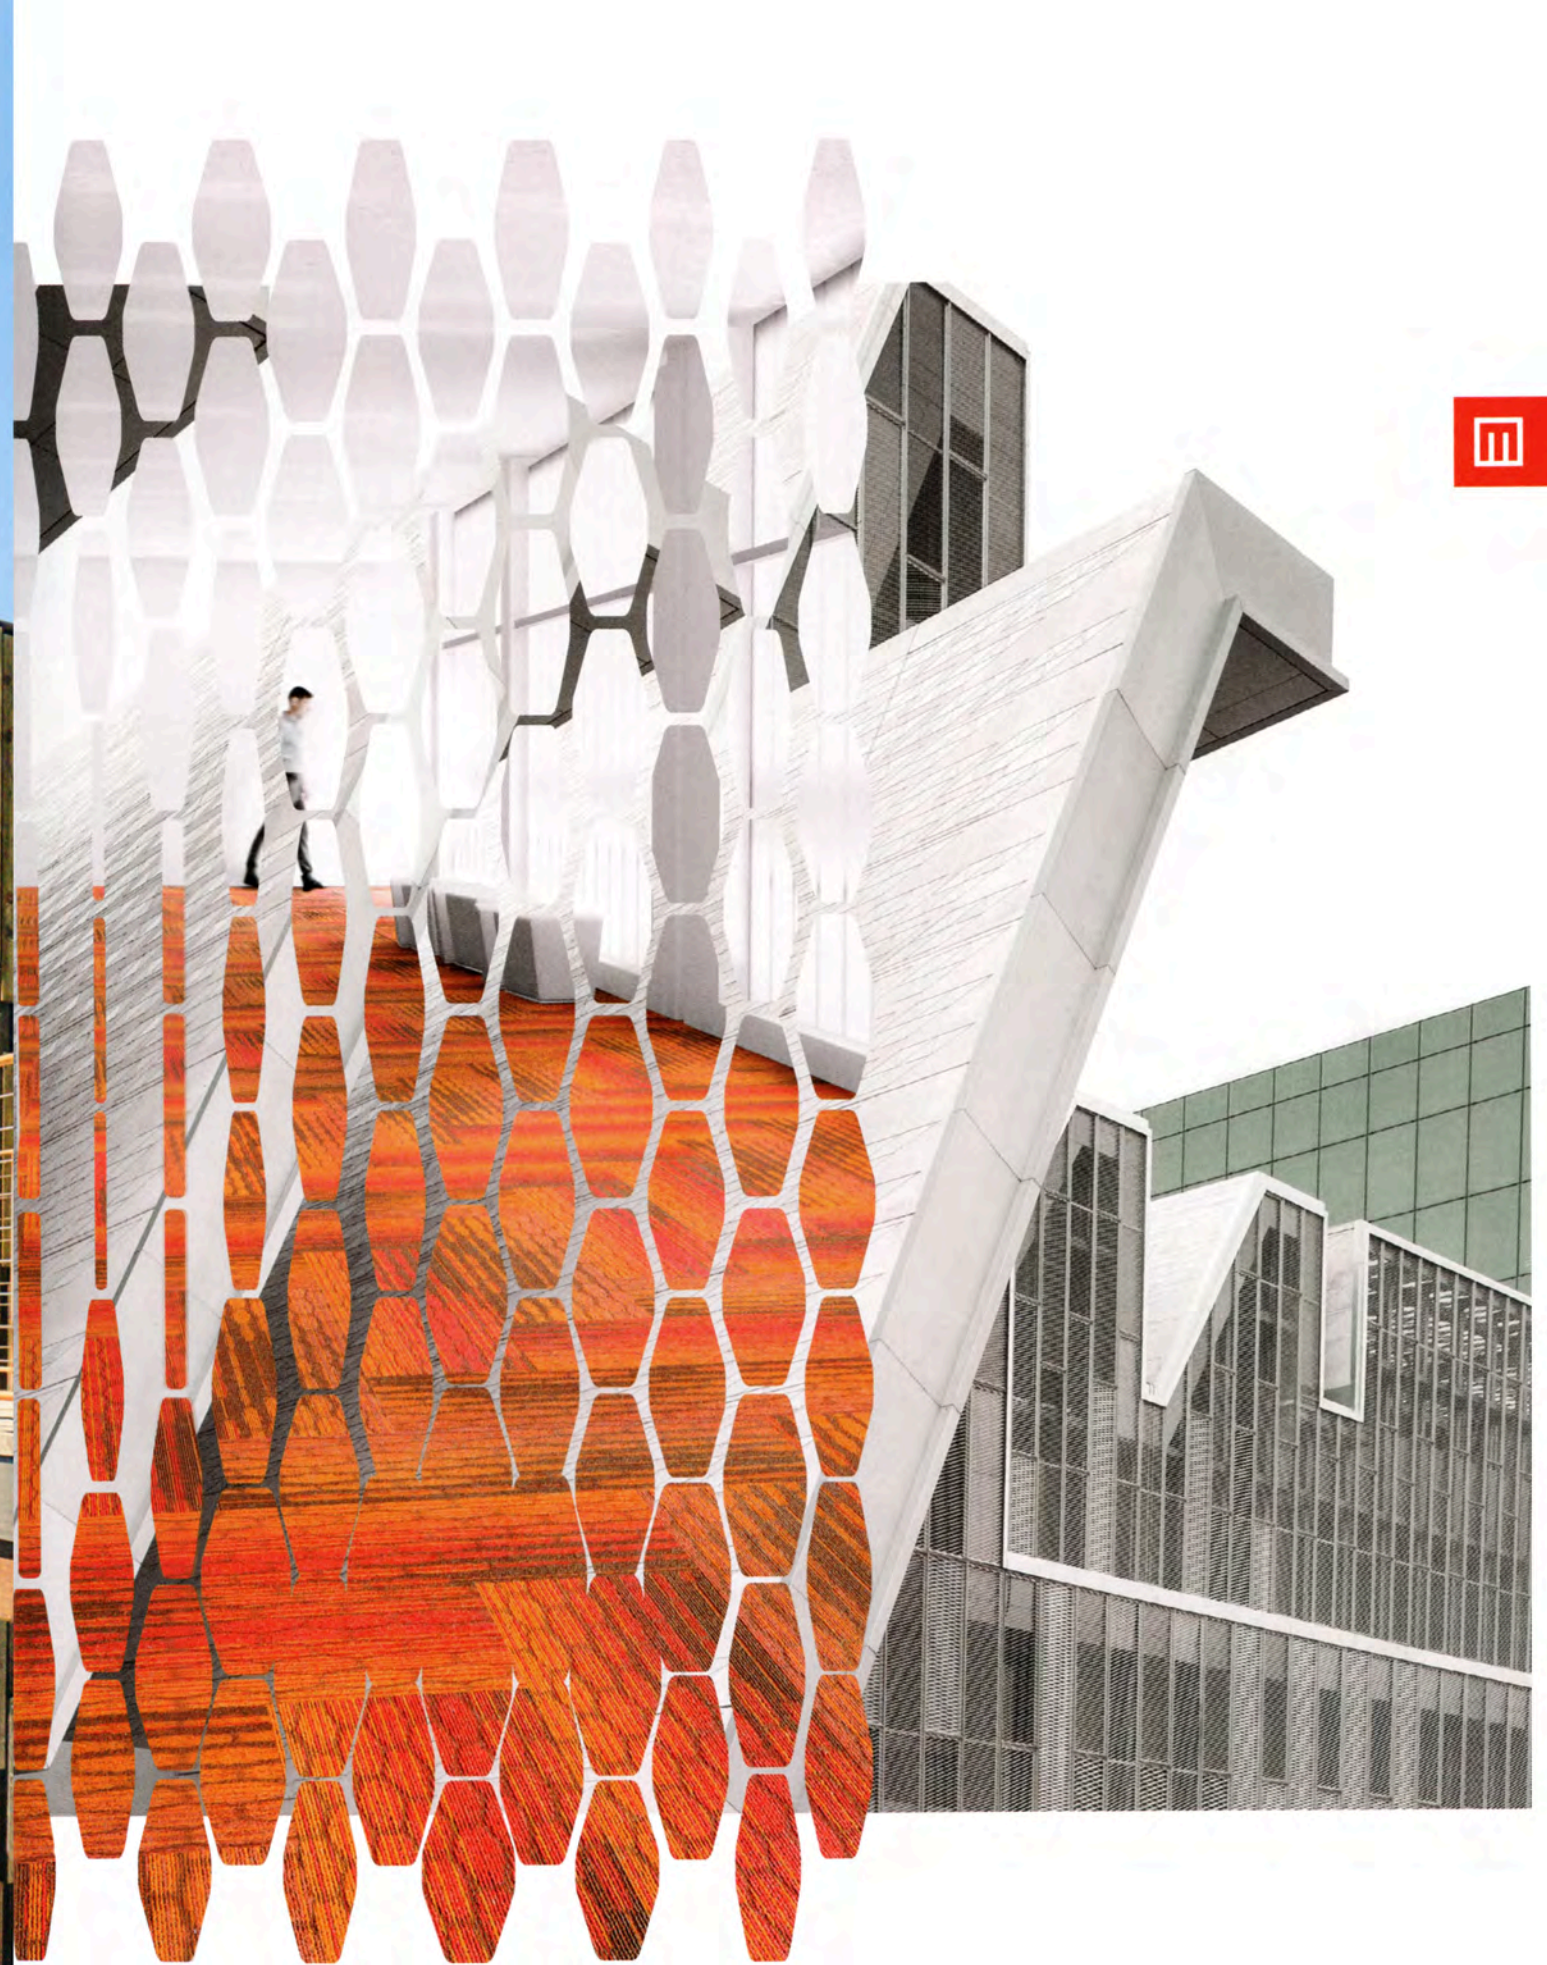

# INTERIOR DESIGN<sup>®</sup>

JULY  
2014

*in the swim*

[WWW.MOHAWKGROUP.COM](http://WWW.MOHAWKGROUP.COM)

Circle 58

 Mohawk Group

# BREAKING FORM

Introducing Breaking Form, our new, ultramodern modular carpet collection designed in collaboration with Mac Stopa and featuring our innovative 12BY36 plank tile construction.

[WWW.MOHAWKGROUP.COM](http://WWW.MOHAWKGROUP.COM)

 Mohawk Group

Circle 58