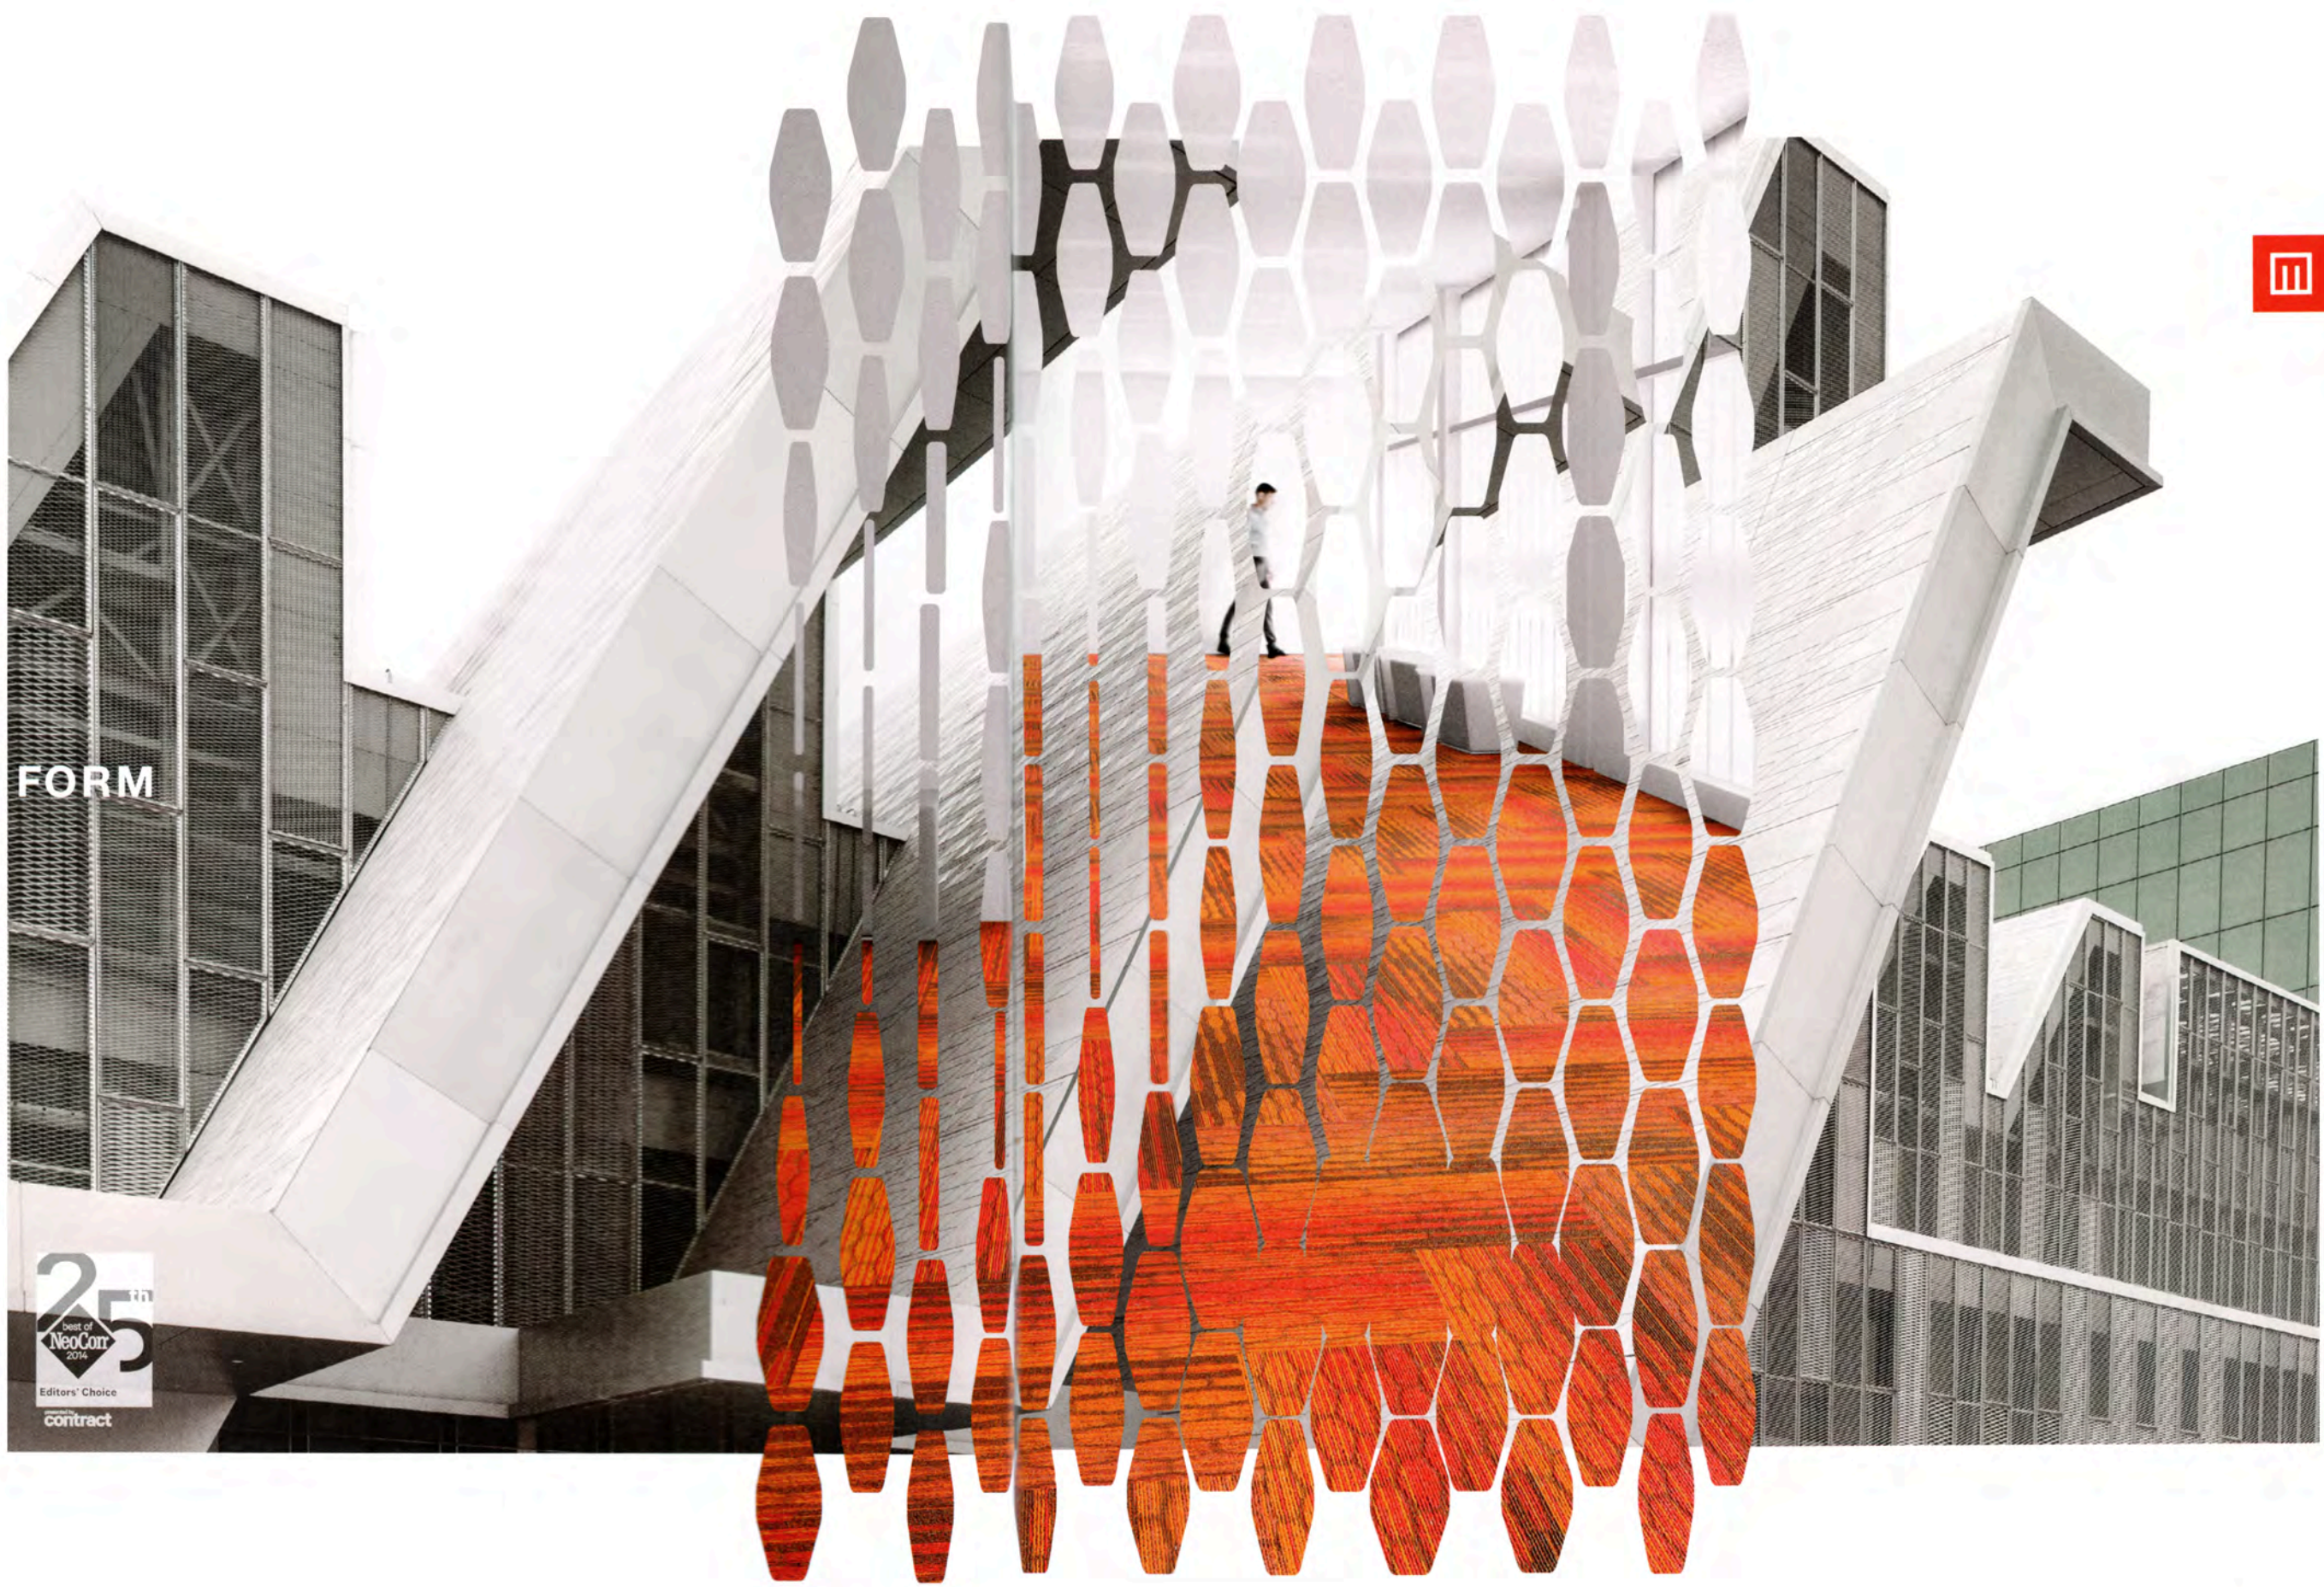

# INTERIOR DESIGN<sup>®</sup>

JULY  
2014

*in the swim*

[WWW.MOHAWKGROUP.COM](http://WWW.MOHAWKGROUP.COM)

Circle 58

 Mohawk Group

# BREAKING FORM

Introducing Breaking Form, our new, ultramodern modular carpet collection designed in collaboration with Mac Stopa and featuring our innovative 12BY36 plank tile construction.

[WWW.MOHAWKGROUP.COM](http://WWW.MOHAWKGROUP.COM)

 Mohawk Group

Circle 58