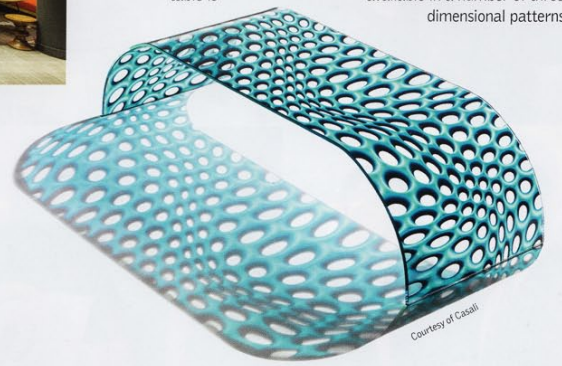

▼ AWARD FOR POLISH-PATTERNED FUTURISTIC TABLE

In New York the 'Twist' table designed by Daniele Merini and featuring a Hybrid Collection pattern designed by Polish designer Mac Stopa for Casali has received the Interior Design Best of Year Honoree Award 2014 in the 'Furniture: Residential/Coffee and Cocktail Tables' category. The collection features three-dimensional patterns of organic shapes on the glass with a depth of 12 mm. The table is available in a number of three-dimensional patterns.