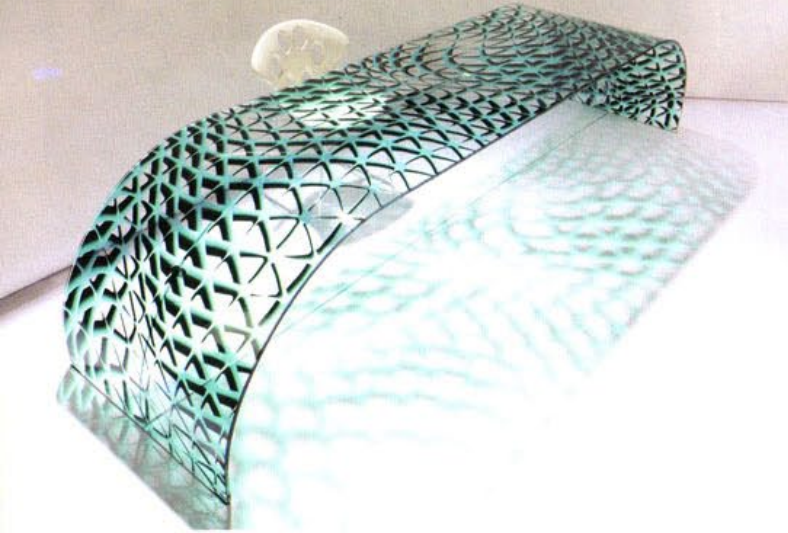

INTERIOR DESIGN[®]

OCTOBER 31
2014

over the moon
top finds in the galaxy

furniture

Casali

What a difference a dash of color can make. First introduced in 2011, Daniele Merini's **Nastro** occasional is a minimalist's dream, made from a single curved piece of extraclear glass. Nevertheless, at this year's Internazionale del Mobile in Milan, the manufacturer enlisted Massive Design founder Mac Stopa to reinvent it. His intervention: dressing the table in organic overlays of colored glass. The transparency of the glass, combined with the overlay's 3-D pattern, creates a spherical effect, suggesting movement as the table is viewed from different angles. But of course Stopa couldn't confine himself to a single table. So as part of his **Hybrid** collection, straight, sliding, and swing doors also make an appearance. 39-0547-671611; casali.net. **circle 454** ➤

commercial break

Business-minded options that are easy on the eyes

1. David Oakey's Human Nature 840 and 810 solution-dyed and recycled-nylon carpet planks in Limestone by **Interface**. **circle 614**
2. Mary Bledsoe's Stylist carpet tiles in nylon by **Mannington Commercial**. **circle 615**
3. Suzanne Tick's Macroblock Stratatec-patterned-loop nylon carpet tiles in Edge of the Sea, Horizon Light, and Immense Sky by **Tandus Centiva**. **circle 616**
4. Romulus textured, patterned cut-and-loop carpet tiles in solution-dyed nylon by **Durkan**. **circle 617**
5. Cipher carpet tiles in Enigmatic and Hush-Hush tip-sheared loop, piece-dyed nylon by **Bentley**. **circle 618**
6. Fahrenheit Wave and Front nylon carpet tiles in Summer by **Milliken & Company**. **circle 619**
7. Reesie Duncan's Flight carpet tiles in solution-dyed nylon by **Shaw Contract Group**. **circle 620**
8. Inception solution-dyed nylon carpet planks by **J+J Flooring Group**. **circle 621**
9. Breaking Form solution-dyed nylon carpet tiles by **Mohawk Group**. **circle 622** ➤