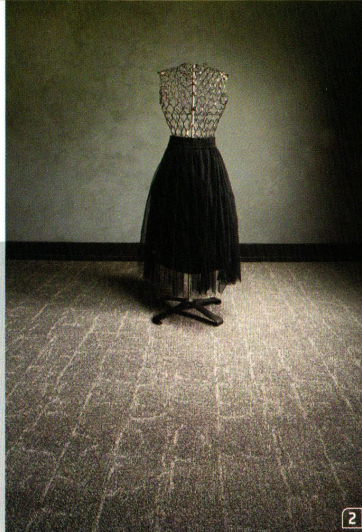

INTERIOR DESIGN[®]

OCTOBER 31
2014

over the moon
top finds in the galaxy

furniture

Casali

What a difference a dash of color can make. First introduced in 2011, Daniele Merini's **Nastro** occasional is a minimalist's dream, made from a single curved piece of extraclear glass. Nevertheless, at this year's Internazionale del Mobile in Milan, the manufacturer enlisted Massive Design founder Mac Stopa to reinvent it. His intervention: dressing the table in organic overlays of colored glass. The transparency of the glass, combined with the overlay's 3-D pattern, creates a spherical effect, suggesting movement as the table is viewed from different angles. But of course Stopa couldn't confine himself to a single table. So as part of his **Hybrid** collection, straight, sliding, and swing doors also make an appearance. 39-0547-671611; casali.net. **circle 454** ➤

commercial break

Business-minded options that are easy on the eyes

1. David Oakey's Human Nature 840 and 810 solution-dyed and recycled-nylon carpet planks in Limestone by **Interface**. **circle 614**
2. Mary Bledsoe's Stylist carpet tiles in nylon by **Mannington Commercial**. **circle 615**
3. Suzanne Tick's Macroblock Stratatec-patterned-loop nylon carpet tiles in Edge of the Sea, Horizon Light, and Immense Sky by **Tandus Centiva**. **circle 616**
4. Romulus textured, patterned cut-and-loop carpet tiles in solution-dyed nylon by **Durkan**. **circle 617**
5. Cipher carpet tiles in Enigmatic and Hush-Hush tip-sheared loop, piece-dyed nylon by **Bentley**. **circle 618**
6. Fahrenheit Wave and Front nylon carpet tiles in Summer by **Milliken & Company**. **circle 619**
7. Reesie Duncan's Flight carpet tiles in solution-dyed nylon by **Shaw Contract Group**. **circle 620**
8. Inception solution-dyed nylon carpet planks by **J+J Flooring Group**. **circle 621**
9. Breaking Form solution-dyed nylon carpet tiles by **Mohawk Group**. **circle 622** ➤