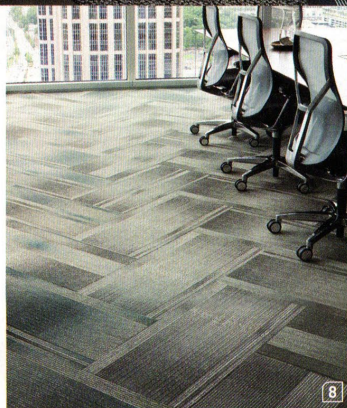

INTERIOR DESIGN[®]

OCTOBER 31
2014

over the moon
top finds in the galaxy

furniture

Casali

What a difference a dash of color can make. First introduced in 2011, Daniele Merini's **Nastro** occasional is a minimalist's dream, made from a single curved piece of extraclear glass. Nevertheless, at this year's Internazionale del Mobile in Milan, the manufacturer enlisted Massive Design founder Mac Stopa to reinvent it. His intervention: dressing the table in organic overlays of colored glass. The transparency of the glass, combined with the overlay's 3-D pattern, creates a spherical effect, suggesting movement as the table is viewed from different angles. But of course Stopa couldn't confine himself to a single table. So as part of his **Hybrid** collection, straight, sliding, and swing doors also make an appearance. 39-0547-671611; casali.net. **circle 454** ➤

commercial break

Business-minded options that are easy on the eyes

1. David Oakey's Human Nature 840 and 810 solution-dyed and recycled-nylon carpet planks in Limestone by **Interface**. **circle 614**
2. Mary Bledsoe's Stylist carpet tiles in nylon by **Mannington Commercial**. **circle 615**
3. Suzanne Tick's Macroblock Stratatec-patterned-loop nylon carpet tiles in Edge of the Sea, Horizon Light, and Immense Sky by **Tandus Centiva**. **circle 616**
4. Romulus textured, patterned cut-and-loop carpet tiles in solution-dyed nylon by **Durkan**. **circle 617**
5. Cipher carpet tiles in Enigmatic and Hush-Hush tip-sheared loop, piece-dyed nylon by **Bentley**. **circle 618**
6. Fahrenheit Wave and Front nylon carpet tiles in Summer by **Milliken & Company**. **circle 619**
7. Reesie Duncan's Flight carpet tiles in solution-dyed nylon by **Shaw Contract Group**. **circle 620**
8. Inception solution-dyed nylon carpet planks by **J+J Flooring Group**. **circle 621**
9. Breaking Form solution-dyed nylon carpet tiles by **Mohawk Group**. **circle 622** ➤