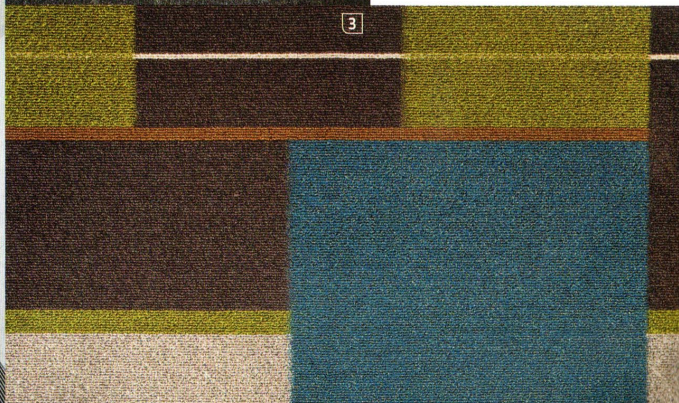

INTERIOR DESIGN[®]

OCTOBER 31
2014

over the moon
top finds in the galaxy

furniture

Casali

What a difference a dash of color can make. First introduced in 2011, Daniele Merini's **Nastro** occasional is a minimalist's dream, made from a single curved piece of extraclear glass. Nevertheless, at this year's Internazionale del Mobile in Milan, the manufacturer enlisted Massive Design founder Mac Stopa to reinvent it. His intervention: dressing the table in organic overlays of colored glass. The transparency of the glass, combined with the overlay's 3-D pattern, creates a spherical effect, suggesting movement as the table is viewed from different angles. But of course Stopa couldn't confine himself to a single table. So as part of his **Hybrid** collection, straight, sliding, and swing doors also make an appearance. 39-0547-671611; casali.net. **circle 454** ➤

commercial break

Business-minded options that are easy on the eyes

1. David Oakey's Human Nature 840 and 810 solution-dyed and recycled-nylon carpet planks in Limestone by **Interface**. **circle 614**
2. Mary Bledsoe's Stylist carpet tiles in nylon by **Mannington Commercial**. **circle 615**
3. Suzanne Tick's Macroblock Stratatec-patterned-loop nylon carpet tiles in Edge of the Sea, Horizon Light, and Immense Sky by **Tandus Centiva**. **circle 616**
4. Romulus textured, patterned cut-and-loop carpet tiles in solution-dyed nylon by **Durkan**. **circle 617**
5. Cipher carpet tiles in Enigmatic and Hush-Hush tip-sheared loop, piece-dyed nylon by **Bentley**. **circle 618**
6. Fahrenheit Wave and Front nylon carpet tiles in Summer by **Milliken & Company**. **circle 619**
7. Reesie Duncan's Flight carpet tiles in solution-dyed nylon by **Shaw Contract Group**. **circle 620**
8. Inception solution-dyed nylon carpet planks by **J+J Flooring Group**. **circle 621**
9. Breaking Form solution-dyed nylon carpet tiles by **Mohawk Group**. **circle 622** ➤