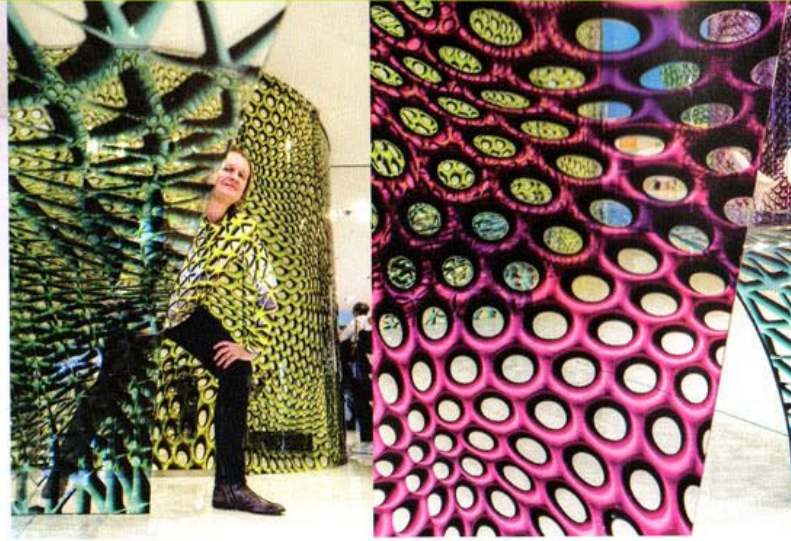

INTERIOR DESIGN[®]

OCTOBER 31
2014

over the moon
top finds in the galaxy

furniture

Casali

What a difference a dash of color can make. First introduced in 2011, Daniele Merini's **Nastro** occasional is a minimalist's dream, made from a single curved piece of extraclear glass. Nevertheless, at this year's Internazionale del Mobile in Milan, the manufacturer enlisted Massive Design founder Mac Stopa to reinvent it. His intervention: dressing the table in organic overlays of colored glass. The transparency of the glass, combined with the overlay's 3-D pattern, creates a spherical effect, suggesting movement as the table is viewed from different angles. But of course Stopa couldn't confine himself to a single table. So as part of his **Hybrid** collection, straight, sliding, and swing doors also make an appearance. 39-0547-671611; casali.net. **circle 454** ➤

commercial break

Business-minded options that are easy on the eyes

1. David Oakey's Human Nature 840 and 810 solution-dyed and recycled-nylon carpet planks in Limestone by **Interface**. **circle 614**
2. Mary Bledsoe's Stylist carpet tiles in nylon by **Mannington Commercial**. **circle 615**
3. Suzanne Tick's Macroblock Stratatec-patterned-loop nylon carpet tiles in Edge of the Sea, Horizon Light, and Immense Sky by **Tandus Centiva**. **circle 616**
4. Romulus textured, patterned cut-and-loop carpet tiles in solution-dyed nylon by **Durkan**. **circle 617**
5. Cipher carpet tiles in Enigmatic and Hush-Hush tip-sheared loop, piece-dyed nylon by **Bentley**. **circle 618**
6. Fahrenheit Wave and Front nylon carpet tiles in Summer by **Milliken & Company**. **circle 619**
7. Reesie Duncan's Flight carpet tiles in solution-dyed nylon by **Shaw Contract Group**. **circle 620**
8. Inception solution-dyed nylon carpet planks by **J+J Flooring Group**. **circle 621**
9. Breaking Form solution-dyed nylon carpet tiles by **Mohawk Group**. **circle 622** ➤